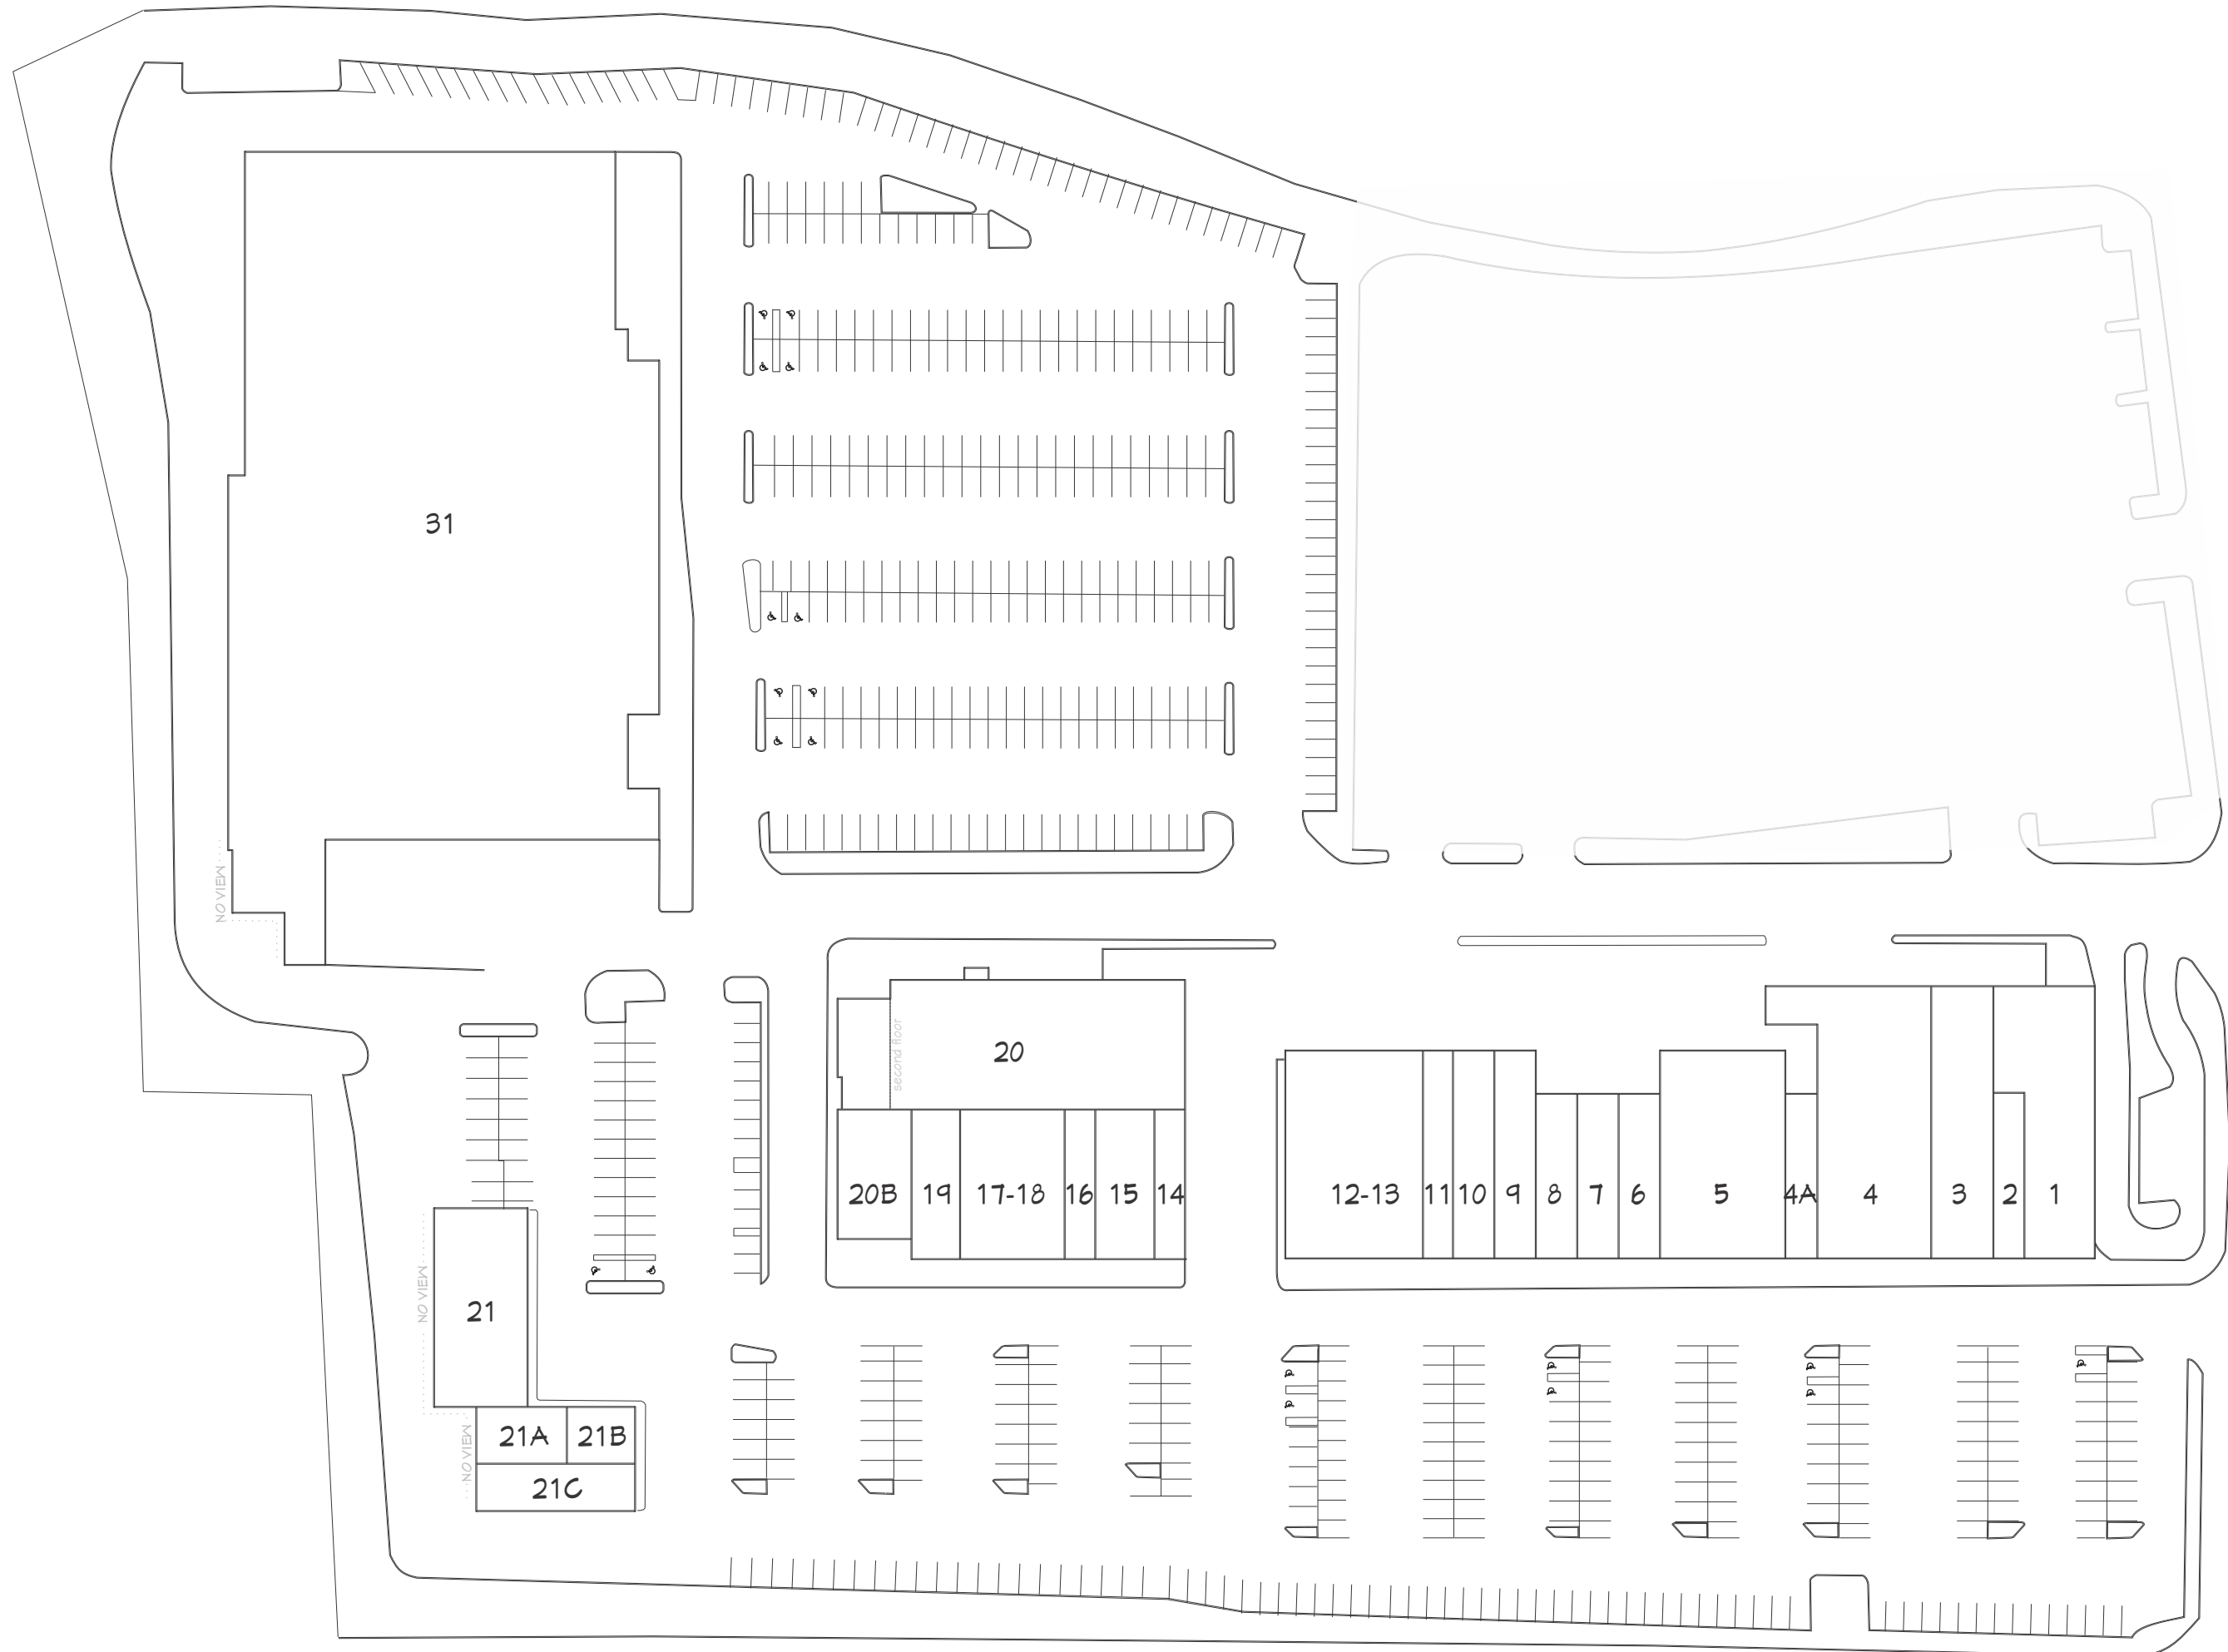

Logo
(removed)

- BLANK
- KEY MEAS.
- PARKING

- DRAINAGE
- ELECTRIC
- FIRE
- GAS
- LANDSCAPE
- LIGHTS BLDG
- LIGHTS PARK
- MARKING
- PHYSICAL
- SIGNAGE
- WASTE
- WATER

XXXXXXX SHOPPING CENTER	
XXXXXXX CENTERS	
Blank Plan	
CI-RC-UBV1-001	 www.caoilte.com
Rev. 2023	
Date: 6/9/2023	